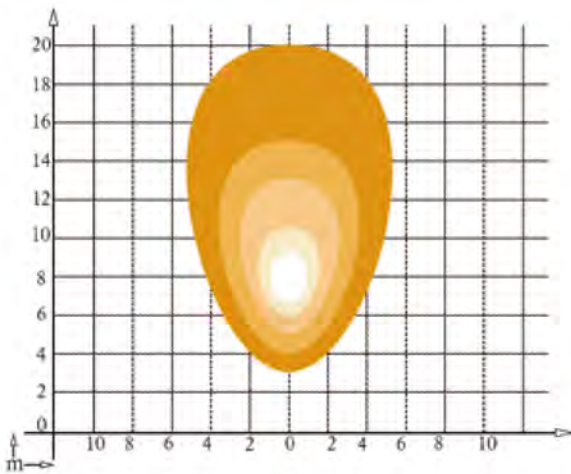

12W

Raw: 960LM
Effective: 762LM

IP68

MULTI-VOLT
9-32V

EMC 4

LED-flood

WB-42419

SPECIFICATIONS:

Power	12W
Voltage range	9-32V DC
Luminous flux	Raw: 960LM Effective: 762LM
Waterproof rate	IP68
Material	PC lens
Operating temperature	-45 C -+85 C
Beam	flood and spot beam optional
Material of housing	aluminum alloy
EMC4	