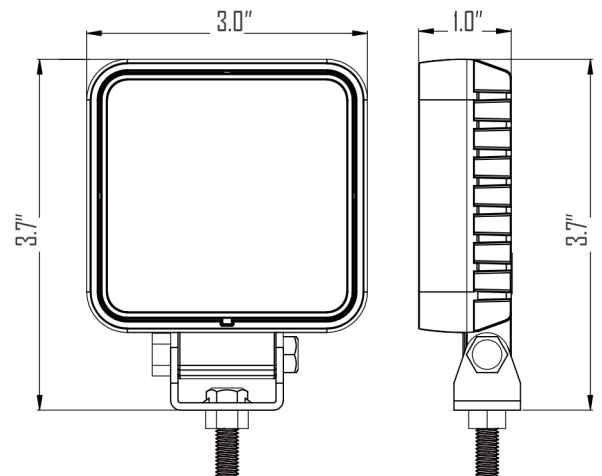

12W

Raw: 1000LM
Effective:982LM

IP68

MULTI-VOLT
9-32V

EMC 4

LED-flood

WB-42420

SPECIFICATIONS:

Power	12W
Voltage range	9-32V DC
Luminous flux	Raw: 1000LM Effective:982LM
Light type	12pcs OSRAM
Waterproof rate	IP68
Material	PC lens
Operating temperature	-45 C -+85 C
Beam	Flood beam
Material of housing	Aluminum alloy
EMC4