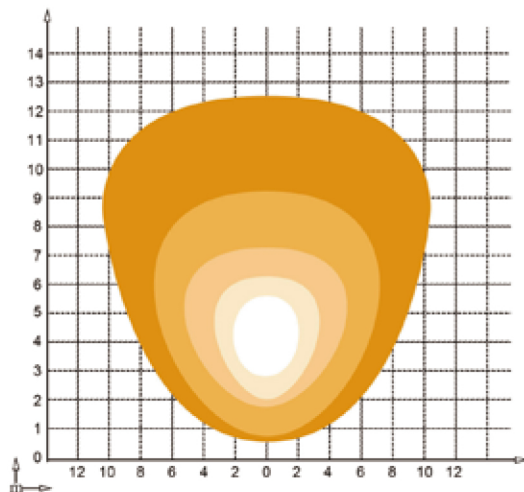

### LED-flood

#### SPECIFICATIONS:

Power	12W
Voltage range	9-32V DC
Luminous flux	Raw: 1000LM Effective:982LM
Light type	12pcs OSRAM
Waterproof rate	IP68
Material	PC lens
Operating temperature	-45 C -+85 C
Beam	Flood beam
Material of housing	Aluminum alloy
EMC4	