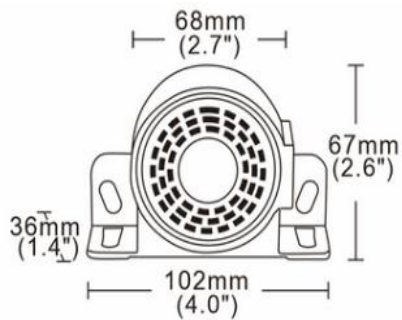

BACK UP ALARM ADJUSTABLE

IP67/ IP69K

MULTI-VOLT
12-80V DC

Meets CISPR25 Class 3

Front

Side

WB-42410

SPECIFICATION:

Voltage range	12-80V DC
Sound	BeepBeep, White Noise
Certificate	CE, UKCA, ECE R10
dB	87dB / 97dB / 107dB
Waterproof rate	IP67
Operating temperature	-30°C~+60°C
Material for housing	PP