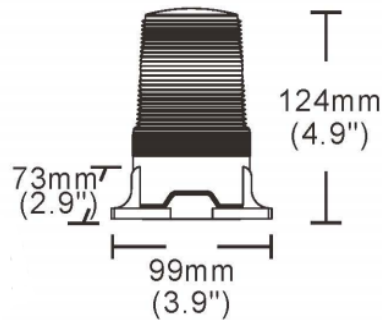

# AMBER QUAD FLASH, 24 LED FORKLIFT BEACON, 2-BOLT MOUNT, CLASS 3

24LED

IP67

MULTI-VOLT  
10-110V DC

ECE R10

**Part #: WB-92501-A**

## SPECIFICATION:

Power	24LED
Voltage range	10-110V DC
Flash pattern	Quad flash
Certificate	CE, UKCA, ECE R10,
Color	Amber
Waterproof rate	IP67
Operating temperature	-30°C~+60°C
Mounting	2 Bolts base
Material for lens	PC
Material for base	PC