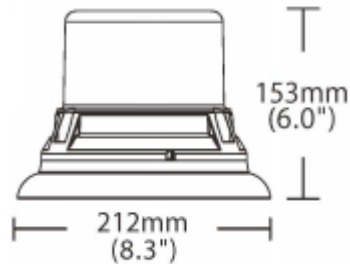

MEDIUM PROFILE, LED BEACON, AMBER W/CLEAR LENS, VACUUM MAGNET MOUNT, CLASS 1

192LED

IP67

MULTI-VOLT
12-48V DC

ECE R65/R10 Approval, meets CISPR25 Class 3

Part #: WB-92503-CA-VM

SPECIFICATION:

Power	192LED
Voltage range	12-48V DC
Flash pattern	8
Certificate	CE, UKCA, ECE R10, ECE R65, SAE J845 Class 1
Color	Amber/White dual color
Waterproof rate	IP67
Operating temperature	-30°C~+60°C
Mounting	Magnet base
Material for lens	PC
Material for base	Aluminum