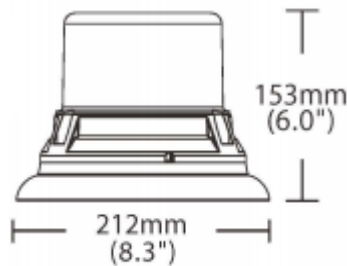

# MEDIUM PROFILE, LED BEACON, AMBER/GREEN W/CLEAR LENS, VACUUM MAGNET MOUNT, CLASS 1

192LED

IP67

MULTI-VOLT  
12-48V DC

ECE R65/R10 Approval, meets CISPR25 Class 3

**Part #: WB-92503-CAG-VM**

## SPECIFICATION:

Power	192LED
Voltage range	12-48V DC
Flash pattern	8
Certificate	CE, UKCA, ECE R10, ECE R65, SAE J845 Class 1
Color	Amber/Green dual color
Waterproof rate	IP67
Operating temperature	-30°C~+60°C
Mounting	Magnet base
Material for lens	PC
Material for base	Aluminum