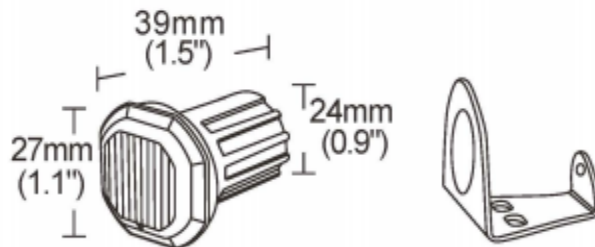

HIDE-AWAY 4 LED AMBER FLUSH MOUNT LIGHT W/ BRACKET, CLASS 1

4LED

IP67/ IP69K

MULTI-VOLT
12-24V DC

Meets CISPR25 Class 3

Part #: WB-92509-A

SPECIFICATION:

Power	4LED
Voltage range	12-24V DC
Flash pattern	19
Certificate	CE, UKCA, ECE R10, ECE R65, SAE J845 Class 1
Color	Amber
Waterproof rate	IP67/ IP69K
Operating temperature	-30°C~+60°C
Material for lens	PC
Material for base	Aluminium