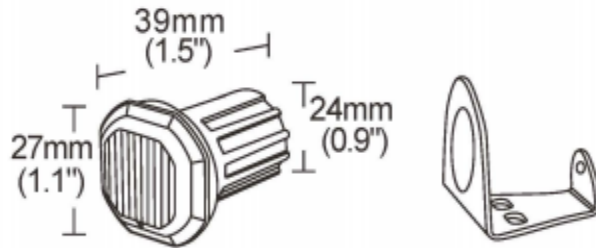

HIDE-AWAY 4 LED WHITE FLUSH MOUNT LIGHT W/ BRACKET, CLASS 1

4LED

IP67/ IP69K

MULTI-VOLT
12-24V DC

Meets CISPR25 Class 3

Part #: WB-92509-W

SPECIFICATION:

Power	4LED
Voltage range	12-24V DC
Flash pattern	19
Certificate	CE, UKCA, ECE R10, ECE R65, SAE J845 Class 1
Color	White
Waterproof rate	IP67/ IP69K
Operating temperature	-30°C~+60°C
Material for lens	PC
Material for base	Aluminium