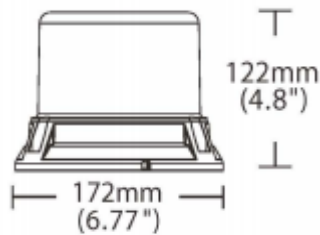

MEDIUM PROFILE, LED BEACON, AMBER W/CLEAR LENS, 3 BOLT MOUNT, CLASS 1

96LED

IP67

MULTI-VOLT
12-48V DC

ECE R65/R10 Approval, meets CISPR25 Class 3

Part #: WB-92503-CA

SPECIFICATION:

Power	96LED
Voltage range	12-48V DC
Flash pattern	8
Certificate	CE, UKCA, ECE R10, ECE R65 TA2, SAE J845 Class 1
Color	Amber
Waterproof rate	IP67
Operating temperature	-30°C~+60°C
Mounting	3 Bolts
Material for lens	PC
Material for base	Aluminum