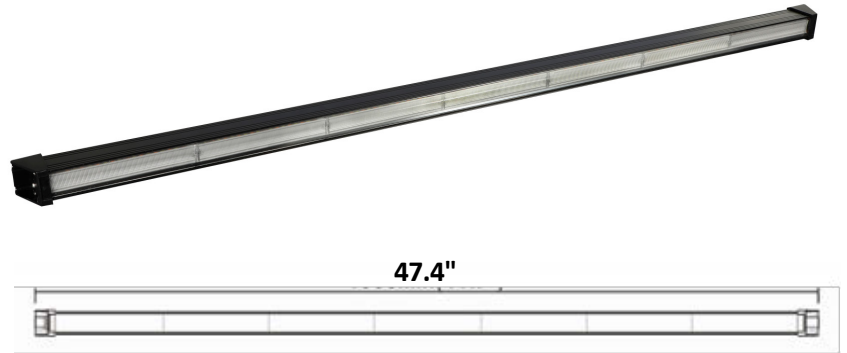

47" AMBER LED'S TRAFFIC ADVISOR, CLEAR LENS W/ CONTROLLER, CLASS 1

96LED*1W

IP67

MULTI-VOLT
12-24V DC

Meets CISPR25 Class 3

Connect:

• Controller (option)

• YL-D014 controller

With backlit

• Bracket

Bolt or
self-adhesive

• Press the "ALT" button of the controller box can switch on an auxiliary device

Mounting:

• Mounting with bracket only (standard)

• Mounting bracket with suction cup (option)

Part#: WB-92520

SPECIFICATION:

Power	96 LED*1W
Voltage range	12-24V DC
Flash patterns	24
Certificate	CE, UKCA, ECE R10, ECE R65, SAE J845 Class 1
Color	Amber
Waterproof rate	IP67
Operating temperature	-30°C~+60°C
Mounting	2- L Brackets
Material for lens	PC
Material for base	PC